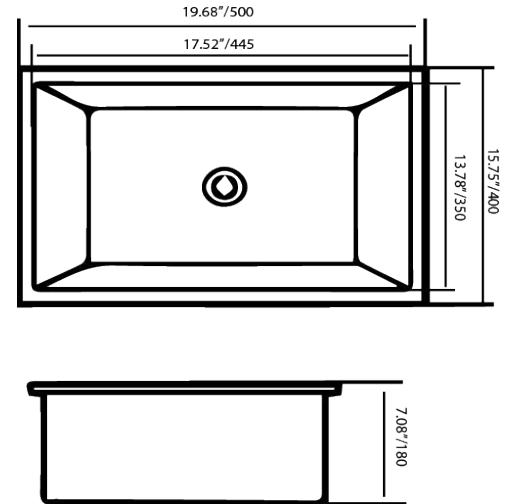

CERAMIC SINKS

MODEL OCU1713

OVERALL SIZE	500 mm X 400 mm 19.68" X 15.75"
BOWL SIZE	445 mm X 350 mm 17.52" X / 13.78"
DEPTH	7.08" / 180 mm

- Ceramic Under-Mount sink
- Drain located center of sink
- Product certified CUPC.